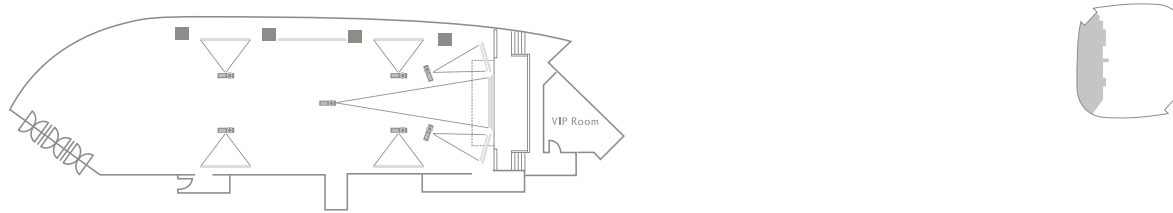

Grand Ballroom

L(m)	W(m)	H(m)	Pyung(평)	Area(m²)	Capacity			Remark
					Banquet	School	Reception	
30	12.3	7.6	166.5	550.4	300	240	400	Round table 300 seats (max.)